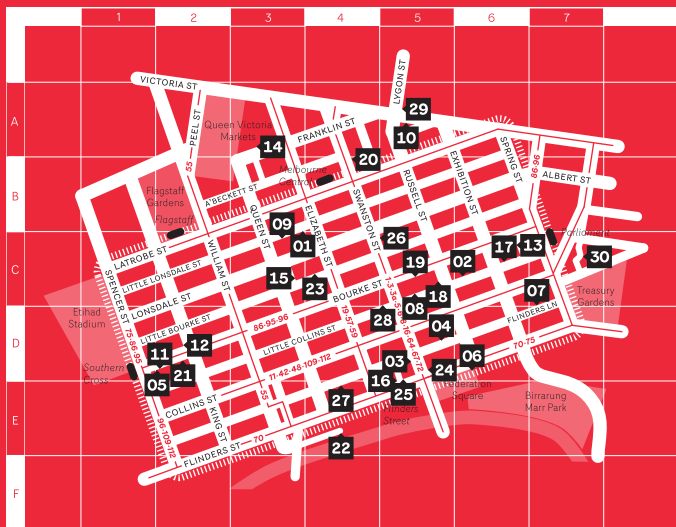

MAP

1	1000 £ Bend	C3	16	Platform Contemporary Art Spaces	D5
2	Basement Car Park	C6	17	Pony	C6
3	Blindside	D5	18	Portland Hotel	C5
4	Boscia Galleries	D5	19	Red Violin	C5
5	Donkey Wheel	D2	20	RMIT Kaleide Theatre	B4
6	Federation Square	D6	21	Royal Melbourne Hotel	D2
7	fortyfivedownstairs	C7	22	Signal	E4
8	Hairy Little Sista	C5	23	Softbelly	C4
9	Horse Bazaar	C3	24	St Paul's Cathedral	D5
10	Horti Hall	A5	25	Sticky Institute	D5
11	Kinfolk Cafe	D2	26	The Toff in Town	C5
12	Kings Artist Run Initiative	D2	27	The Tuxedo Cat	E4
13	Loop	C6	28	Tony Starr's Kitten Club	D5
14	Melbourne Propaganda Window	A3	29	Trades Hall	A5
15	Paris Cat Jazz Club	C3	30	Treasury Theatre	C7