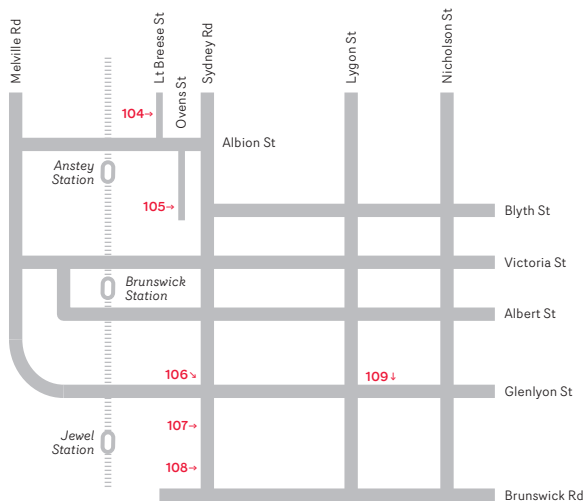

Maps—Southern, Brunswick and Northcote

Southern Venues

South Yarra, Prahran & St Kilda

Brunswick Venues

Northcote Venues

Southern Venues

- 102 Chapel Off Chapel
- 100 Cromwell Rd Theatre
- 97 David Williamson Theatre
- 95 Dogs Bar
- 99 FDS Studios
- 98 Korudance Studio
- 103 Red Stitch Actors Theatre
- 94 St Kilda Bowls Club
- 93 St. Martins Youth Arts Centre
- 101 St. Martin's Church
- 96 Theatreworks

Brunswick Venues

- 105 Anytime Place
- 107 Book Affair
- 104 Brunswick Arts Space
- 106 Mechanics Institute Performing Arts Centre
- 109 The Backyard
- 108 The Spot Bar

Northcote Venues

- 111 Bar 303
- 118 Fairfield Amphitheatre
- 114 Head Quarters
- 113 Northcote Town Hall
- 112 Northcote Uniting Church
- 116 Open Studio
- 117 The Theatre Husk
- 110 Thornbury Theatre
- 115 Willow Bar