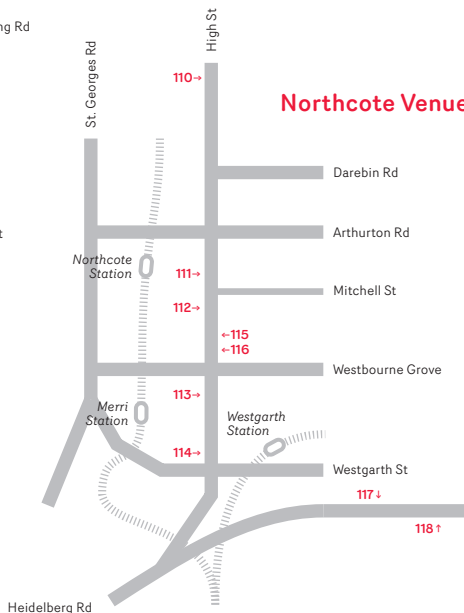

Maps—Southern, Brunswick and Northcote

Southern Venues

South Yarra, Prahran & St Kilda

Brunswick Venues

Northcote Venues

Southern Venues

- 102 Chapel Off Chapel
- 100 Cromwell Rd Theatre
- 97 David Williamson Theatre
- 95 Dogs Bar
- 99 FDS Studios
- 98 Korudance Studio
- 103 Red Stitch Actors Theatre
- 94 St Kilda Bowls Club
- 93 St. Martins Youth Arts Centre
- 101 St. Martin's Church
- 96 Theatreworks

Brunswick Venues

- 105 Anytime Place
- 107 Book Affair
- 104 Brunswick Arts Space
- 106 Mechanics Institute Performing Arts Centre
- 109 The Backyard
- 108 The Spot Bar

Northcote Venues

- 111 Bar 303
- 118 Fairfield Amphitheatre
- 114 Head Quarters
- 113 Northcote Town Hall
- 112 Northcote Uniting Church
- 116 Open Studio
- 117 The Theatre Husk
- 110 Thornbury Theatre
- 115 Willow Bar