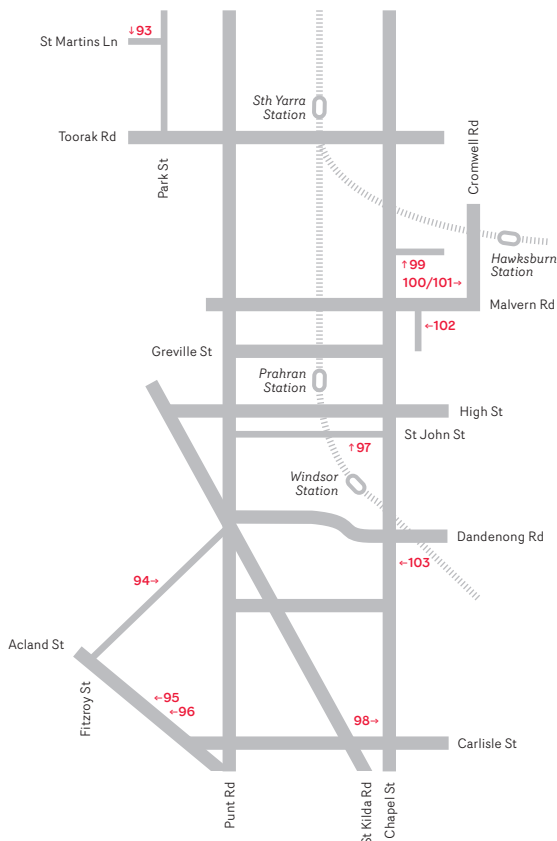

Maps—Southern, Brunswick and Northcote

Southern Venues

South Yarra, Prahran & St Kilda

Brunswick Venues

Northcote Venues

Southern Venues

- 102 Chapel Off Chapel
- 100 Cromwell Rd Theatre
- 97 David Williamson Theatre
- 95 Dogs Bar
- 99 FDS Studios
- 98 Korudance Studio
- 103 Red Stitch Actors Theatre
- 94 St Kilda Bowls Club
- 93 St. Martins Youth Arts Centre
- 101 St. Martin's Church
- 96 Theatreworks

Brunswick Venues

- 105 Anytime Place
- 107 Book Affair
- 104 Brunswick Arts Space
- 106 Mechanics Institute Performing Arts Centre
- 109 The Backyard
- 108 The Spot Bar

Northcote Venues

- 111 Bar 303
- 118 Fairfield Amphitheatre
- 114 Head Quarters
- 113 Northcote Town Hall
- 112 Northcote Uniting Church
- 116 Open Studio
- 117 The Theatre Husk
- 110 Thornbury Theatre
- 115 Willow Bar