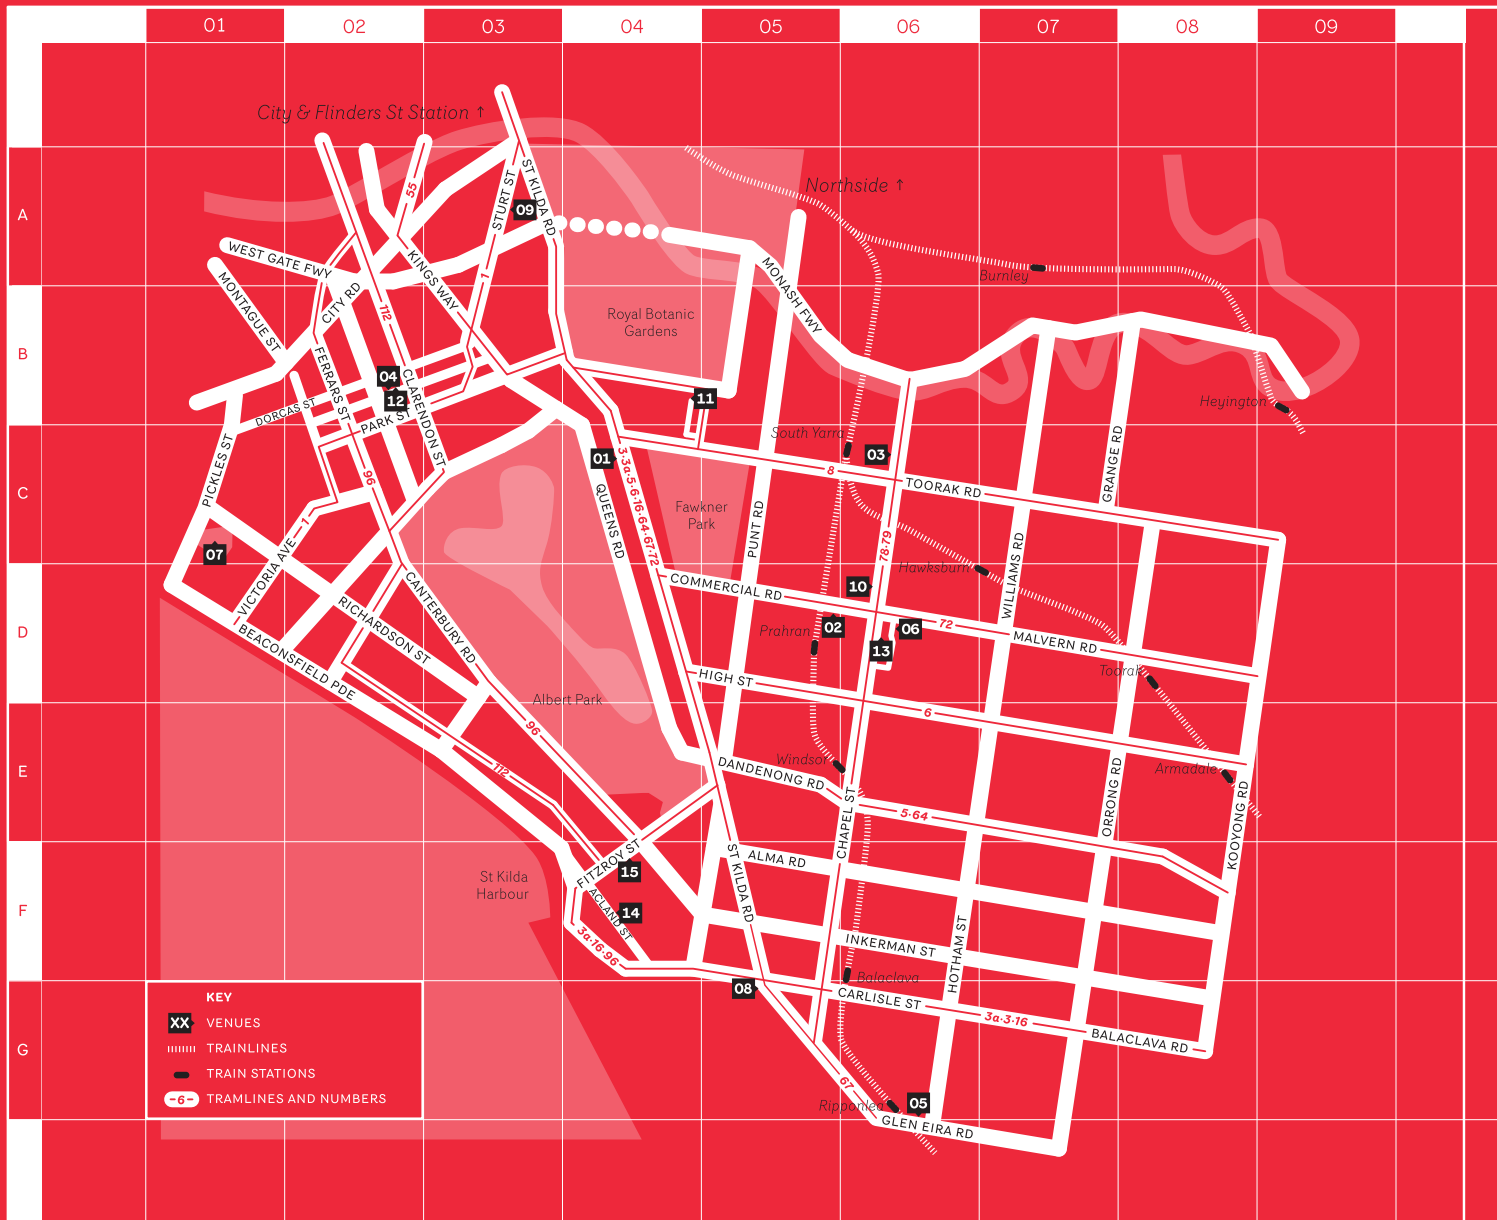

# Southside Map

- 01** Art Series: The Blackman
- 02** Art Series Hotels: The Cullen
- 03** Art Series Hotels: The Olsen
- 04** Arts Access Victoria

- 05** Bower Gallery
- 06** Chapel Off Chapel
- 07** Gasworks Arts Park
- 08** GH Hotel

- 09** Melbourne Recital Centre
- 10** Red Bennies
- 11** St Martins Youth Arts Centre
- 12** The Butterfly Club

- 13** The Space Dance and Arts Centre
- 14** Theatre Works
- 15** Topolinos