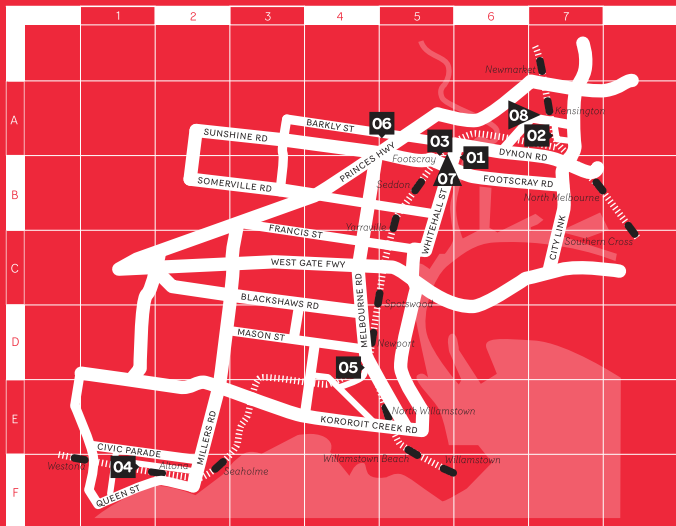

# MAP

## WESTSIDE VENUES

<b>01</b> Footscray Community Arts Centre	B6	<b>04</b> The Full Load Laundromat	F1
<b>02</b> Revolt Melbourne	A7	<b>05</b> The Substation	D4
<b>03</b> The Dog Theatre at Footscray Town Hall	B5	<b>06</b> Women's Circus - Drill Hall	A5

## FRINGE DINING PARTNERS

<b>07</b> Katarina Zrinski	B5	<b>08</b> Tonik Bar	A7
----------------------------	----	---------------------	----

Take advantage of all the benefits your Fringe ticket brings by popping into these fabulous spots for a drink or a bite to eat. Show your ticket for discounts and special offers.