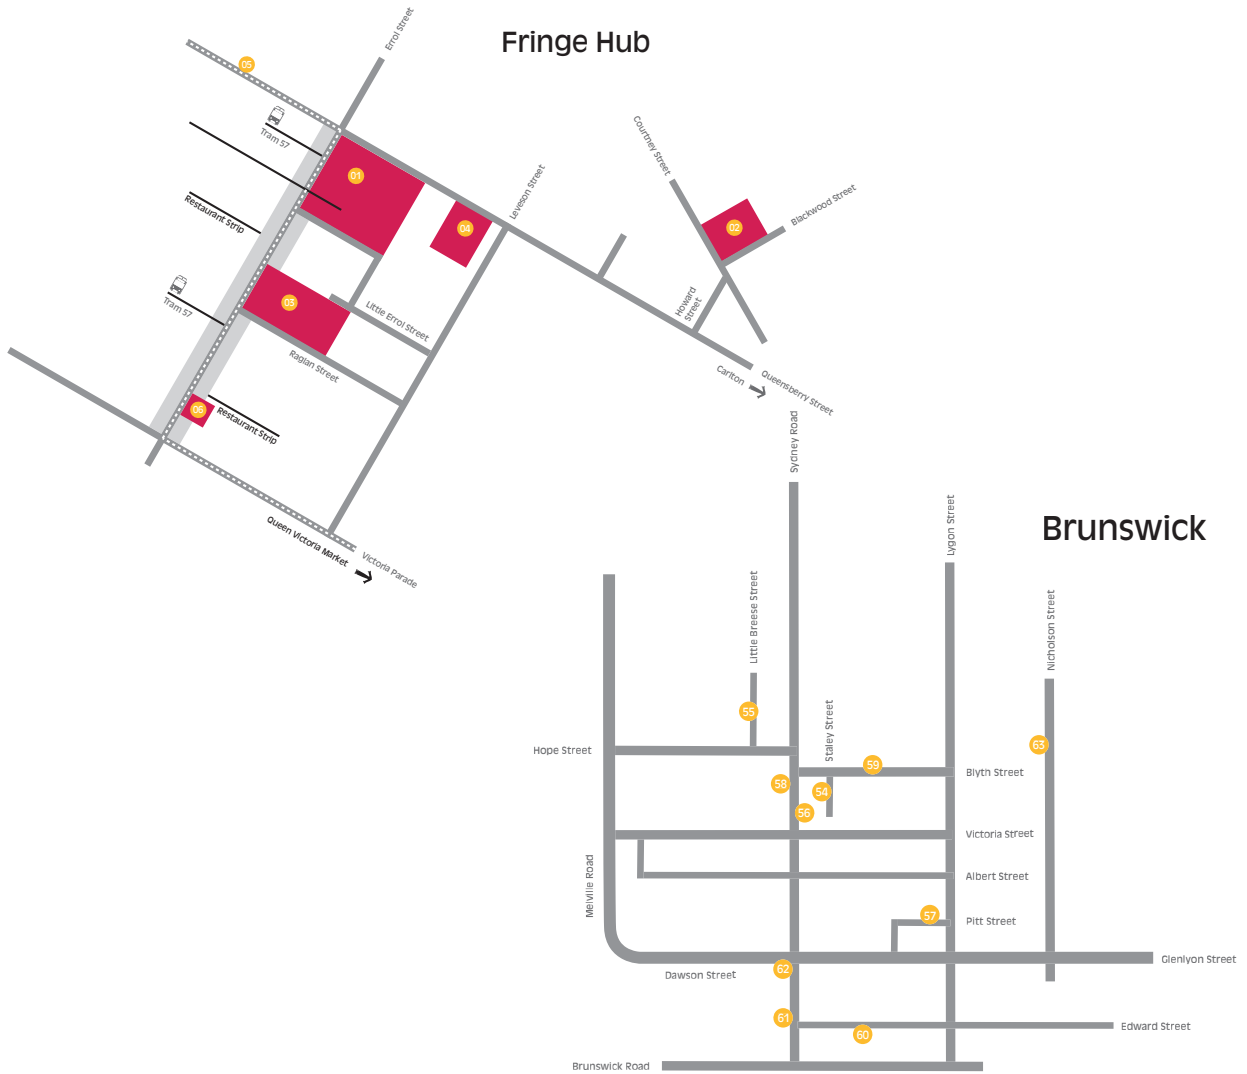

# North Melbourne and Brunswick

## Fringe Hub

- 01 Festival Club – Arts House, North Melbourne Town Hall
- 02 Festival Hub – Arts House, Meat Market
- 03 Festival Hub – Lithuanian Club
- 04 Festival Hub – Czech House
- 05 Festival Hub – Athurs Circus
- 06 Festival Hub – Thread Den

## Brunswick

- 54 Broken Mirror
- 55 Brunswick Arts Space
- 56 Don't Tell Tom
- 57 Irene Community Warehouse
- 58 Sydney Rd
- 59 The House
- 60 The Shed
- 61 The Spot Bar
- 62 TRAM STOP 21 (Route 19)
- 63 Triple R Live Performance Space